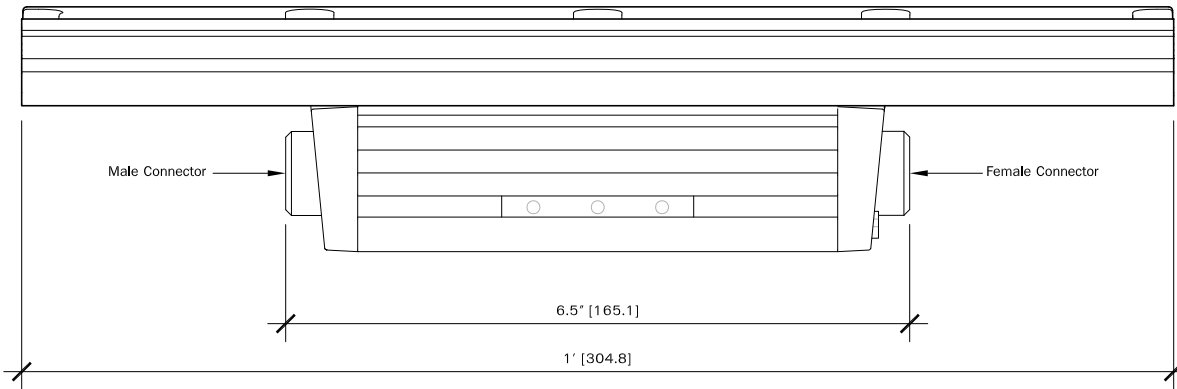

8 -CRI 85

U-

COATING

U-Uncoated

E-

CONNECTION

E-End to End

LENGTH

1-1ft
4-4ft

*Facia is only available in 1ft or 4ft sections.

Product Dimensions 1/2=1

Optics

OptoLum offers optional high efficiency optics in several beam spreads. Custom alternating beam spreads are also available.

Control Systems

OptoLine Wet is ELV dimmable and is compatible with reverse phase control

Output

OptoLine Wet comes in one standard output. Each twelve inch segment contains twelve LEDs, with a target total output of 1000 Lumens and an anticipated total electrical draw of 18 Watts.