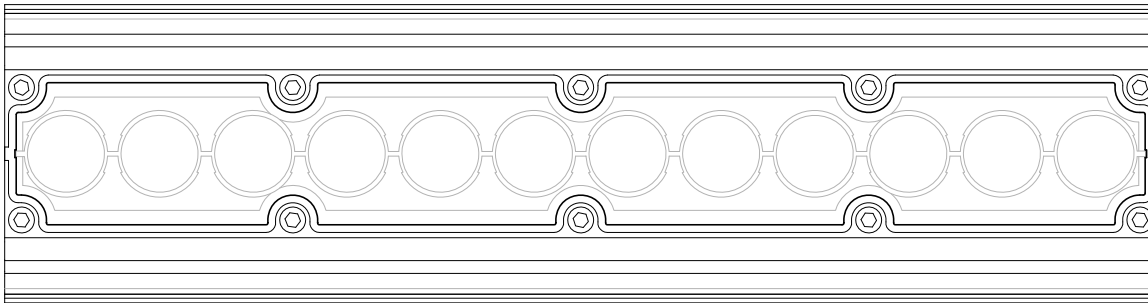

Specify Facia--

PRODUCT

OPTIC

9°
12°*
24°*
44°*
EL-(12°x48°)
UL-110°
*SPECIAL ORDER

LED COLOR

30-3000°K
35-3500°K
40-4000°K

8

CRI

8 -CRI 85

U-

COATING

U-Uncoated

E-

CONNECTION

E-End to End

LENGTH

1-1ft
4-4ft

*Facia is only available in 1ft or 4ft sections.

Product Dimensions 1/2=1

Optics

OptoLum offers optional high efficiency optics in several beam spreads. Custom alternating beam spreads are also available.

Control Systems

OptoLine Wet is ELV dimmable and is compatible with reverse phase control

Output

OptoLine Wet comes in one standard output. Each twelve inch segment contains twelve LEDs, with a target total output of 1000 Lumens and an anticipated total electrical draw of 18 Watts.