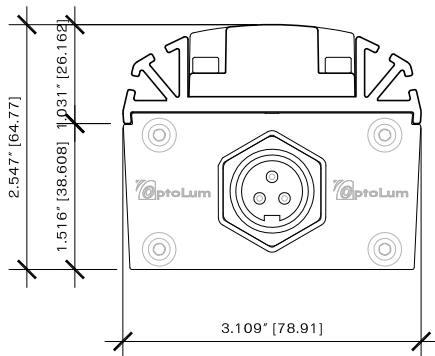

8 -CRI 85

U-

COATING

U-Uncoated

E-

CONNECTION

E-End to End

LENGTH

1-1ft
4-4ft

*Facia is only available in 1ft or 4ft sections.

Product Dimensions 1/2=1

Optics

OptoLum offers optional high efficiency optics in several beam spreads. Custom alternating beam spreads are also available.

Control Systems

OptoLine Wet is ELV dimmable and is compatible with reverse phase control

Output

OptoLine Wet comes in one standard output. Each twelve inch segment contains twelve LEDs, with a target total output of 1000 Lumens and an anticipated total electrical draw of 18 Watts.

Electrical

OptoLine Wet meets IP67 enclosure standards. OptoLine Wet is AC ready for input of 110-130 Volts.

Item	Specification	OLHO
Output	Lumens/ft	1000
	Efficacy	55.55 Lm/W
	CRI	CRI 85 nominal
	Lumen Maintenance	50,000 hours with maintenance of 70% lumen output @25 °C
Electrical	Input Voltage	110-130 Volts
	Power Consumption	18 W/ft maximum at steady state
Control	Dimming	ELV Reverse
Physical	Dimensions	W 3.1" X H 2.5" X L 12"
	Housing	Extruded aluminum, anodized finish
	Lens	Polycarbonate
	Fixture connectors	End to End
	Ambient Operating Temperature	-20 ° - 50 °C (-4 ° - 122 °F)
Certification and Safety	Certification	UL
	Environment	IP67 - Wet Location