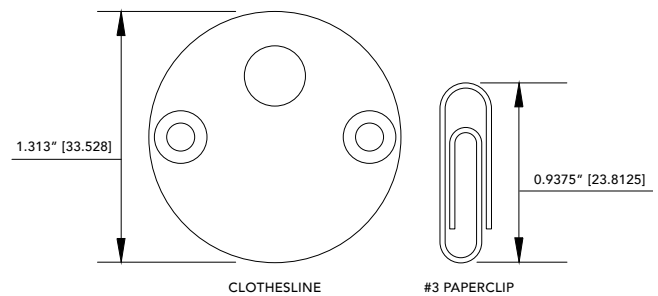

ACTUAL SIZE COMPARISON

CLOTHESLINE ORDERING CODE Example: CL-----309-SD--060000

Please contact OptoLum sales rep for lead time

PRODUCT	COLOR TEMP	LENS	CONNECTION	LENGTH
CL Clothesline	20 8 2000K* 22 8 2200K* 24 8 2400K* 27 9 2700K 30 9 3000K 35 9 3500K 40 9 4000K 45 9 4500K* 50 9 5000K*	S Standard O Opal	D Dead End E End to End	Please specify nominal length in 6" increments up to 120" Specify actual installed fixture length below. Intermediate support brackets are required for fixtures over 36"

*CRI 85 nominal, may require additional lead time

CLOTHESLINE ACCESSORIES

SUPPLY	DIMMING	# OF LEADS	IP RATING	JUMPERS
PS 060X277 100X277 40-ELV* 60-ELV* 100-ELV* 100-277 *Available only with TRIAC	0-10V TRIAC* *Available only with 100-ELV	1 2 3	65 67 —	1'-0" (30.5 cm) 2'-0" (61.0 cm) 5'-0" (152.4 cm) 11'-0" (335.3 cm) NO JUMPERS *Jumpers are included with 0-10V; For ELV/TRIAC, select jumper from Power Supplies list