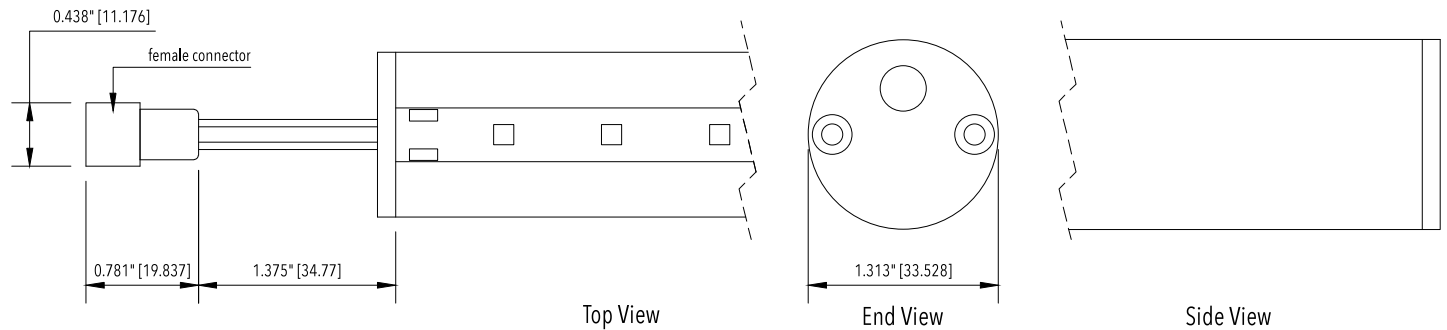

TYPE _____ PROJECT _____ FIRM _____ DATE _____

CLOTHESLINE POWER SUPPLIES Complete information can be found on Power Supply Spec Pages

INPUT 110-277 VAC RUN LENGTH PER SUPPLY*
*Quantity of Power Supplies may change based upon layout.

UL CLASS 2	IP65 RATED POWER	HO
PS060X277	60 W	14.15 ft (4.31 m)
PS100X277	100 W	23.58 ft (7.19 m)
PS40-ELV*	40 W	9.43 ft (2.87 m)
PS60-ELV*	60 W	14.15 ft (4.31 m)
PS100-ELV*	100 W	23.58 ft (7.19 m)
PS100-277 (INTEGRAL J-BOX)	100 W	23.58 ft (7.19 m)

*80% Min Load Required

MLV	IP67	RUN LENGTH
PS M20L24DC-AR	20 W	2.5 ft (0.74 m)
PS M40L24DC-AR	40 W	5.0 ft (1.52 m)
PS M60L24DC-AR	60 W	7.5 ft (2.29 m)
PS M100L24DC-AR	100 W	12.5 ft (3.81 m)

LUTRON	DRY/DAMP RATING	RUN LENGTH
PS L3D0-96W24V – High Lume Premier; Compatible with EcoSystem 3 Wire Controls	96 W	12.0 ft (3.66 m)
PS L3DA4U1UKL – High Lume EcoSystem/ 3 wire L3D J/Box	40 W	5.0 ft (1.52 m)
PS LTEA4U1UKL – High Lume EcoSystem/ 2 wire J/Box	40 W	5.0 ft (1.52 m)
PS L3DA4U1UKx – High Lume EcoSystem/ 3 wire L3D	40 W	5.0 ft (1.52 m)
PS LTEA4U1UKx – High Lume EcoSystem/ 2 wire	40 W	5.0 ft (1.52 m)

CLOTHESLINE PRODUCT DIMENSIONS