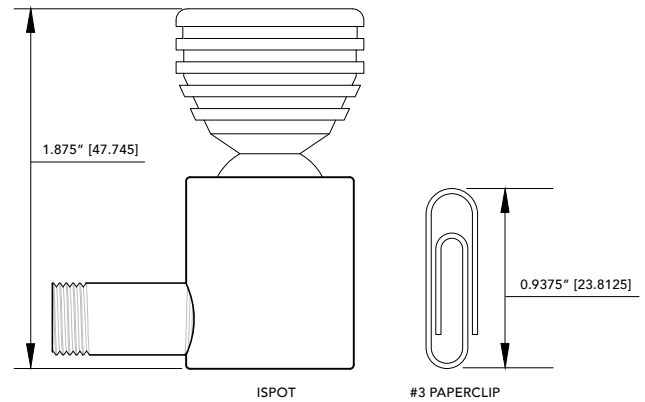

TYPE PROJECT FIRM DATE

ISPOT
Point Source

iSpot is an adjustable mini spot light, with a variety of beam angles. iSpot is suitable for an array of showcase applications.

- + Standard CRI 90+ Nominal

	350 mA	700 mA
Lumen Output*	116 lm/fixture	197 lm/fixture
Power Consumption**	1.74 W/fixture	3.62 W/fixture
Efficacy	66.7 lm/W	54.4 lm/W
Input Voltage	350 mA	700 mA
Dimensions (ØD x D)	0.984" x 1.875"	
Full Width Half Max	60°(H) x 80°(V)	
Uniformity	3-Step MacAdam Ellipse	
Operating Temp	50°C (122°F) Max	
Materials	Extruded Aluminium	
Dimming	Flicker-Free down to 0.1%	

ACTUAL SIZE COMPARISON

ISPOT ORDERING CODE Example: IS14279A01

PRODUCT	OPTIC	COLOR TEMP	FINISH	MOUNTING
IS ISPOT	14 14° 16 16° 24 24° 48 48° EL 40°x14°	27 9 2700K 30 9 3000K 35 9 3500K 40 9 4000K* 45 9 4500K* 50 9 5000K* *special order color	A Natural Clear C Black* D Medium Bronze* O Custom* *nonstandard finishes available for additional cost	01 Standard 1/2" stem 02 Custom

ISPOT PRODUCT DIMENSIONS