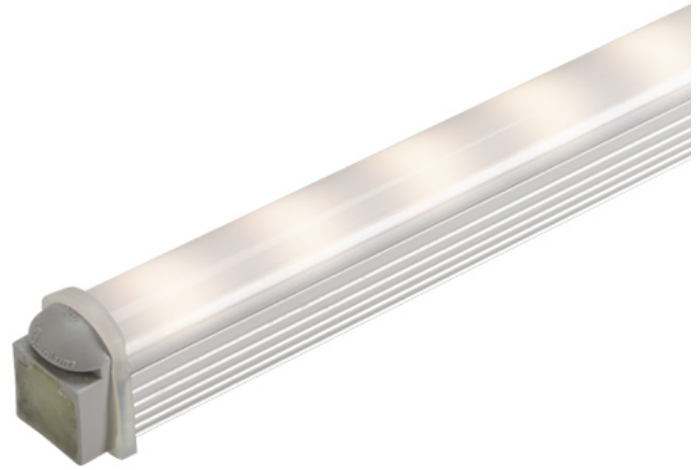

TYPE PROJECT FIRM DATE

LIGHTRAIL

Exterior

LightRail is an outdoor rated, small scale linear module that integrates into other manufacturers handrail systems. This luminaire is ideal for providing security and safety measures in any indoor or outdoor walkway system.

- + Standard CRI 90+ Nominal

	LIGHTRAIL LO	LIGHTRAIL HO
Lumen Output*	263.9 lm/ft	680 lm/ft (2220 lm/m)
Power Consumption**	3.51 W/ft	7.2 W/ft (23.67 W/m)
Efficacy	79 lm/W	93.8 lm/W
Input Voltage	24 VDC	
Dimensions (W x H)	1.10" x 0.75"	
Full Width Half Max	60°(H) x 80°(V)	
Uniformity	3-Step MacAdam Ellipse	
Operating Temp	50°C (122°F) Max	
Materials	Extruded Aluminium	
Dimming	Flicker-Free down to 0.1%	

* Wattage is inclusive of power supply
50,000 hours of maintenance of 70% Lumen output at 25°C

ACTUAL SIZE COMPARISON

LIGHTRAIL ORDERING CODE Example: FL-LR-L--309--D--060000

PRODUCT	OUTPUT	COLOR TEMP	LENS	CONNECTION	LENGTH
FL-LR Lightrail	L LO H HO	20 8 2000K* 22 8 2200K* 24 8 2400K* 27 9 2700K 30 9 3000K 35 9 3500K 40 9 4000K 45 9 4500K* 50 9 5000K*	S Standard O Opal	D Dead End E End to End	Please specify nominal length in 1.26" increments up to 60" Total length does not include mounting bracket(s)