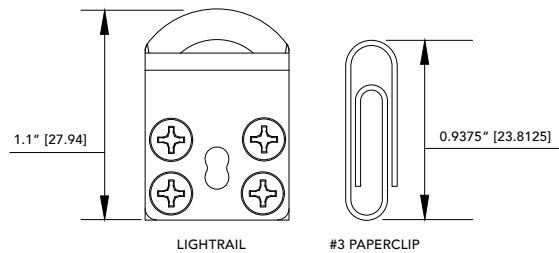

- + Standard CRI 90+ Nominal

	LIGHTRAIL LO	LIGHTRAIL HO
Lumen Output*	263.9 lm/ft	680 lm/ft (2220 lm/m)
Power Consumption**	3.51 W/ft	7.2 W/ft (23.67 W/m)
Efficacy	79 lm/W	93.8 lm/W
Input Voltage	24 VDC	
Dimensions (W x H)	1.10" x 0.75"	
Full Width Half Max	60°(H) x 80°(V)	
Uniformity	3-Step MacAdam Ellipse	
Operating Temp	50°C (122°F) Max	
Materials	Extruded Aluminium	
Dimming	Flicker-Free down to 0.1%	

* Wattage is inclusive of power supply
50,000 hours of maintenance of 70% Lumen output at 25°C

ACTUAL SIZE COMPARISON

LIGHTRAIL ORDERING CODE Example: FL-LR-L--309--D--060000

PRODUCT	OUTPUT	COLOR TEMP	LENS	CONNECTION	LENGTH
FL-LR Lightrail	L LO H HO	20 8 2000K* 22 8 2200K* 24 8 2400K* 27 9 2700K 30 9 3000K 35 9 3500K 40 9 4000K 45 9 4500K* 50 9 5000K*	S Standard O Opal	D Dead End E End to End	Please specify nominal length in 1.26" increments up to 60" Total length does not include mounting bracket(s)

UL CLASS 2	IP65 RATED POWER	HO	LO
PS060X277	60 W	8.28 ft (2.52 m)	16.2 ft (4.9 m)
PS100X277	100 W	13.80 ft (4.20 m)	27.0 ft (8.2 m)
PS40-ELV*	40 W	5.52 ft (1.68 m)	
PS60-ELV*	60 W	8.28 ft (2.52 m)	
PS100-ELV*	100 W	13.80 ft (4.20 m)	27.0 ft (8.2 m)
PS100-277 (INTEGRAL J-BOX)	100 W	13.80 ft (4.20 m)	27.0 ft (8.2 m)

LIGHTRAIL PRODUCT DIMENSIONS