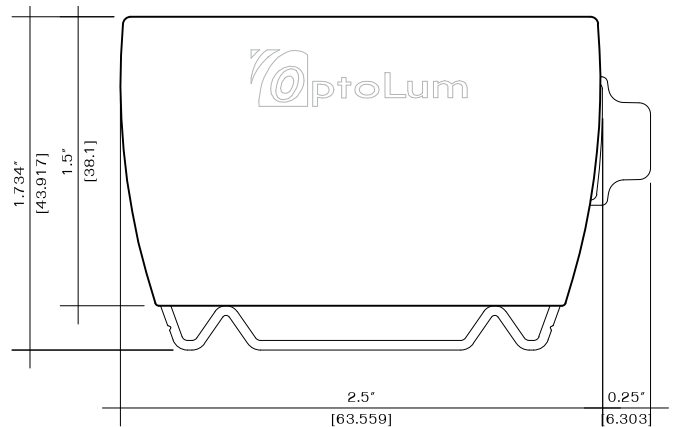

TYPE PROJECT FIRM DATE

MEGALINE

Grazer

MegaLine is an incredibly bright, and compact grazer. MegaLine comes in High and Low output options with your choice of beam spreads. Also available with a rotational mounting bracket for better aiming.

- + Standard CRI 90+ Nominal

ACTUAL SIZE

MEGALINE ORDERING CODE Example: MLHF19278USA42

PRODUCT	MOUNTING	OPTIC	COLOR TEMP	CRI	COATING	LENS	FINISH	LENGTH
MLL Megaline LO	F Standard Fixed	19 19°	27 2700K	8 85 CRI	U Uncoated	S Standard	A Natural	2" Multiples
MLH Megaline HO	R Rotational	25 25°	30 3000K	9 95 CRI	C Conformally Coated	O Opal	Clear	(LO 42" max)
	P Suspended Pendant	33 33°	35 3500K			L Louver	Brite	2" Multiples
		UL 110°	40 4000K*				Natural*	(HO 32" max)
		M1 19°/25°	45 4500K*				Black*	
		M2 19°/33°	50 5000K*				Medium Bronze*	
		M3 19°/110°	<i>*special order color</i>				Custom*	

MEGALINE POWER SUPPLIES Complete information can be found on Power Supply Spec Pages

INPUT 110-277 VAC RUN LENGTH PER SUPPLY*
*Quantity of Power Supplies may change based upon layout.

UL CLASS 2	IP65 RATED POWER	HO	LO
PS060X277	60 W	2.16 ft (0.66 m)	16.2 ft (4.9 m)
PS100X277	100 W	3.6 ft (1.10 m)	27.0 ft (8.2 m)
PS100-277 (INTEGRAL J-BOX)	100 W	3.6 ft (1.10 m)	27.0 ft (8.2 m)

MEGALINE PRODUCT DIMENSIONS