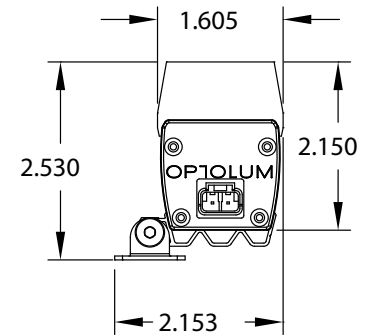

- + Narrow, Medium, Wide Beam and Elliptical Beam Angles
- + CCT Temps from 2700K-5000K
- + Retractable connectors for continuous row mounting
- + IP 67 outdoor rating

	LO	MO	HO
Lumen Output*	280 lm/ft (918 lm/m)	650 lm/ft (2130 lm/m)	1000 lm/ft (3281 lm/m)
Power Consumption**	4 W/ft (22.97W/m)	9 W/ft (42.65W/m)	10-12 W/ft (42.65W/m)
Efficacy	70 lm/W	72 lm/W	83 lm/W
Input Voltage	120V ONLY		
Dimensions (H x W)	2.530" x 2.153"		
Beam Angles	12°, 16°, 24°, 48°, 14° x 40°		
Uniformity	3-Step MacAdam Ellipse		
Operating Temp	50°C (122°F) Max		
Materials	Corrosion Resistant; Anodized Aluminum; UV Resistant		
Dimming	Forward and Reverse Phase Dimming (ELV, MLV, TRIAC)		

OPTOLINE AC WET ORDERING CODE Example: OLW-120V-L-01122701012400

PRODUCT	POWER	OUTPUT	MOUNTING	OPTIC	COLOR TEMP	ACCESSORIES	LENS	LENGTH
OLW Optoline AC WET	120V 120V	L LO M MO H HO	01 Fixed Clip 02 Rotational Clip 03 Pendant	12 12° 16 16° 24 24° 48 48° EL 14° x 40°	27 2700K 30 3000K 35 3500K 40 4000K 45 4500K* 50 5000K*	-- None 01 Louvre	01 Standard	2400 24" 3600 36" 4800 48"

OPTOLINE AC WET PRODUCT DIMENSIONS