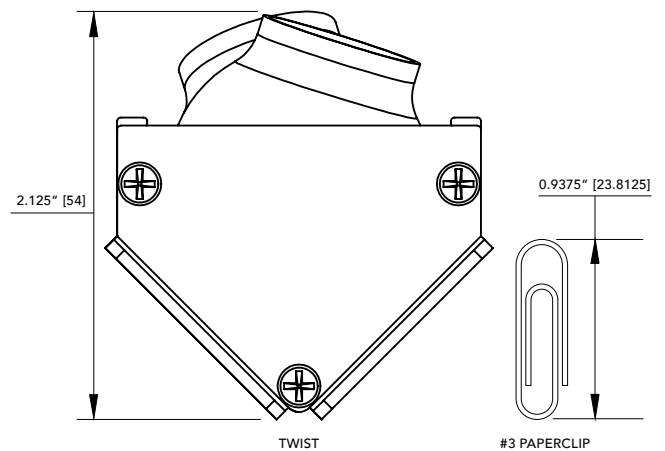

- + Standard CRI 90+ Nominal

TWIST

Lumen Output*	116 (per spotlight)
Power Consumption**	1.74 W/ft
Efficacy	66.7 lm/W
Input Voltage	24 VDC
Dimensions (L x W)	2.125" x 1.906"
Full Width Half Max	60°(H) x 80°(V)
Uniformity	3-Step MacAdam Ellipse
Operating Temp	50°C (122°F) Max
Materials	Extruded Aluminium
Dimming	Flicker-Free down to 0.1%

ACTUAL SIZE COMPARISON

TWIST ORDERING CODE

Example: ILA12279102ELSLO279SA12

PRODUCT	OPTIC	COLOR TEMP	SOCKET HEADS
TW Twist	14 14°	27 9 2700K	2 5.609" (142.5mm)
	16 16°	30 9 3000K	3 7.97" (202.4mm)
	24 24°	35 9 3500K	4 10.33" (262.4mm)
	48 48°	40 9 4000K*	5 12.69" (322.3mm)
	EL 40°x14°	45 9 4500K*	6 15.05" (382.3mm)
		50 9 5000K*	

TWIST PRODUCT DIMENSIONS